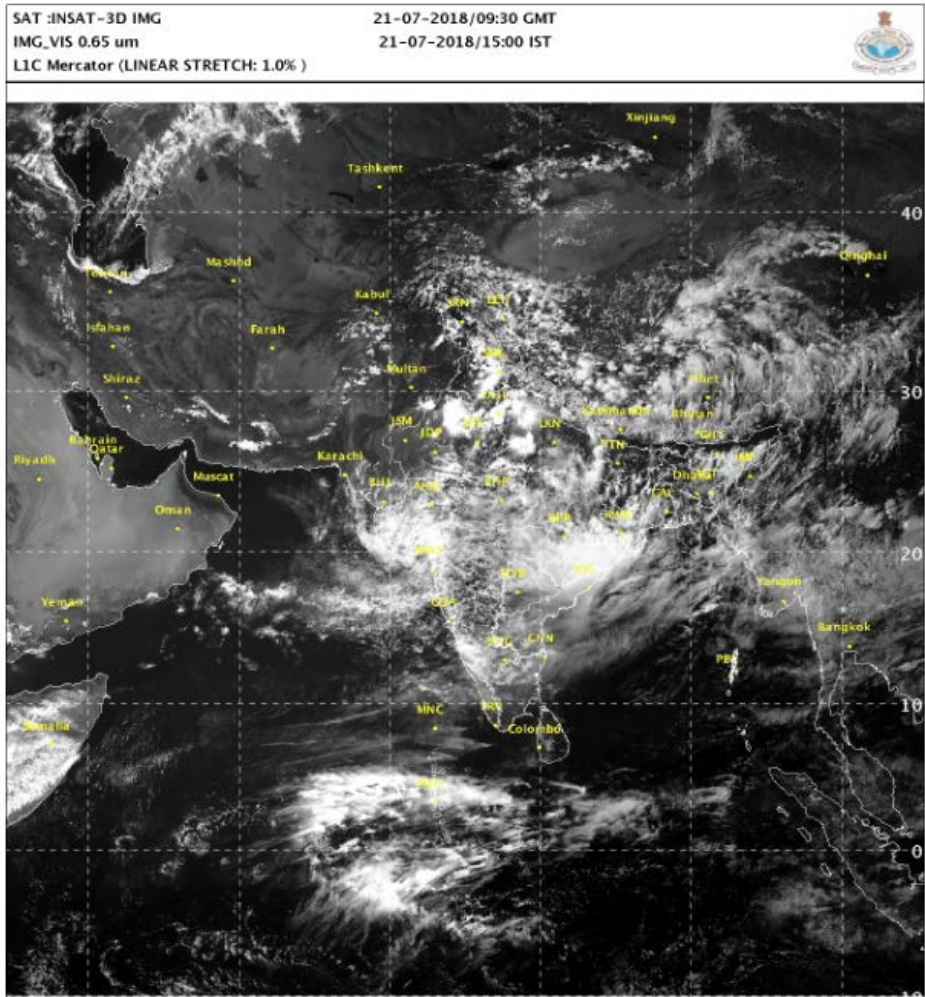

Table-2

Fig-1

Latest Satellite Image of INSAT 3-D 21 July 2018

Table-2

5-Day Rainfall Forecast 2018

Met-Sub-Division	21-Jul Today	22Jul Sun	23Jul Mon	24Jul Tue	25Jul Wed
1. Andaman & Nicobar Islands	SCT	FWS	FWS	FWS	FWS
2. Arunachal Pradesh	SCT	SCT	FWS	FWS	SCT
3. Assam & Meghalaya	FWS	FWS	FWS	SCT	SCT
4. N. M. M. & T.	FWS	FWS	FWS	SCT	SCT
5. S.H. West Bengal & Sikkim	FWS	WS	WS	FWS	FWS
6. Gangetic West Bengal	WS	WS	FWS	FWS	FWS
7. Odisha	WS	WS	FWS	FWS	SCT
8. Jharkhand	WS	WS	FWS	FWS	SCT
9. Bihar	FWS	FWS	FWS	FWS	FWS
10. East Uttar Pradesh	WS	FWS	FWS	SCT	SCT
11. West Uttar Pradesh	WS	FWS	FWS	FWS	FWS
12. Uttarakhand	WS	WS	FWS	FWS	FWS
13. Haryana, Chd & Delhi	WS	WS	FWS	FWS	FWS
14. Punjab	FWS	FWS	WS	WS	SCT
15. Himachal Pradesh	WS	WS	WS	WS	FWS
16. Jammu & Kashmir	SCT	FWS	FWS	FWS	FWS
17. West Rajsthan	SCT	SCT	SCT	SCT	FWS
18. East Rajasthan	WS	WS	FWS	FWS	WS
19. West Madhya Pradesh	FWS	WS	WS	FWS	SCT
20. East Madhya Pradesh	WS	WS	WS	SCT	SCT
21. Gujarat Region	WS	FWS	FWS	WS	WS
22. Saurashtra & Kutch	FWS	SCT	SCT	FWS	FWS
23. Konkan & Goa	WS	WS	WS	WS	WS
24. Madhya Maharashtra	FWS	WS	WS	FWS	FWS
25. Marathawada	SCT	WS	WS	SCT	SCT
26. Vidharbha	WS	WS	WS	SCT	SCT
27. Chhattisgarh	WS	WS	WS	SCT	SCT
28. Coastal Andhra Pradesh	FWS	FWS	SCT	ISOL	ISOL
29. Telangana	WS	WS	WS	SCT	SCT
30. Rayalaseema	ISOL	ISOL	ISOL	ISOL	ISOL
31. Tamilnadu & Puduchery	ISOL	ISOL	ISOL	ISOL	ISOL
32. Coastal Karnataka	WS	WS	WS	WS	WS
33. North Interior Karnataka	FWS	FWS	FWS	SCT	SCT
34. South Interior Karnataka	FWS	FWS	FWS	FWS	FWS
35. Kerala	WS	WS	WS	WS	WS
36. Lakshadweep	WS	WS	WS	WS	WS

% Station Reporting Rainfall

% Stations	Category	% Stations	Category
76-100	Widespread (WS/Most Places)	26-50	Scattered (SCT/ A Few Places)
51-75	Fairly Widespred (FWS/ Many Places)	1-25	isolated (ISOL)
No Rain	Dry		

* Forecast and Warning for any day is valid from 0830 hours IST of day till 0830 hours IST of next day
For more details kindly visit www.imd.gov.in or contact : +91 11 24631913, +91 11 24629798