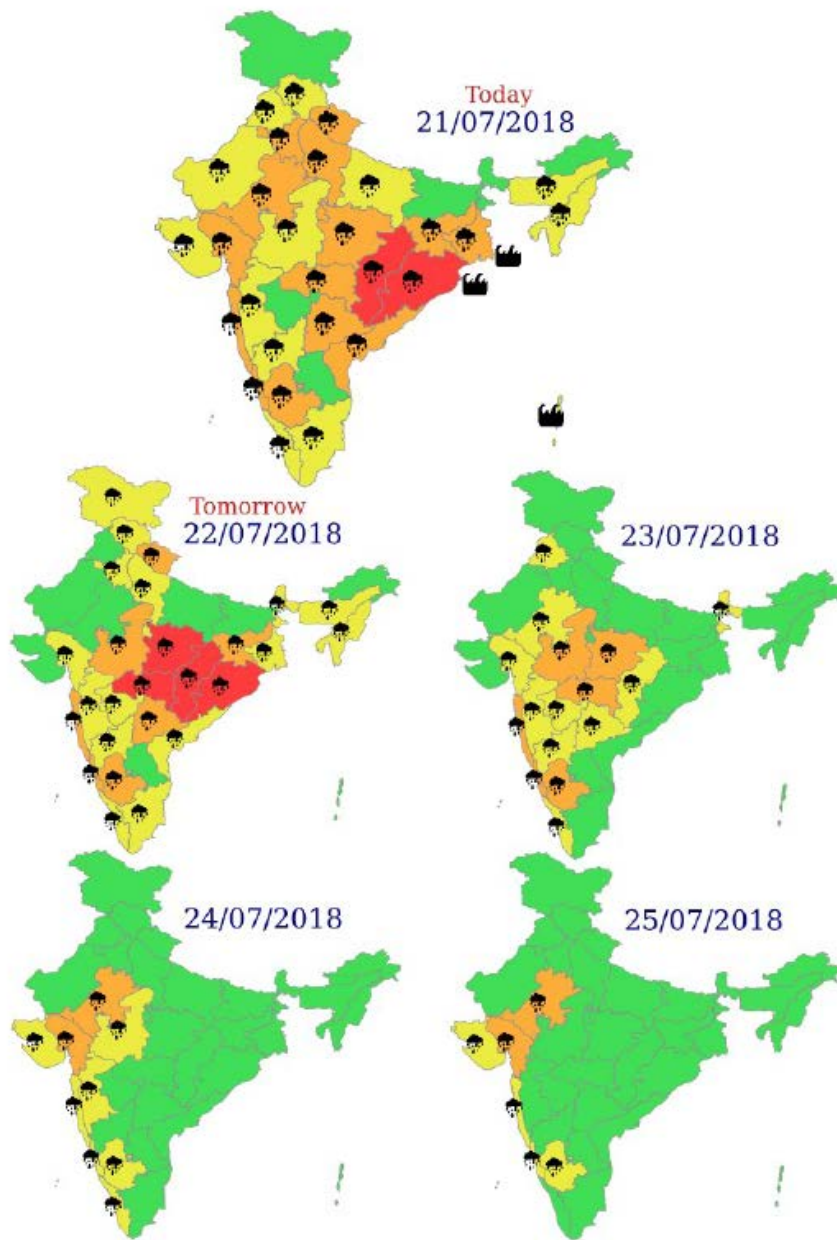

Fig-2

Warning

Most Vigil (Take Action)		Keep Vigil (Be prepared/updated)	
Be aware (Be updated)		No Warning	

Heavy Rain	Heavy Snow	Thunderstorm	Dust Storm
Strong Winds	Visibility	Cyclone	Squall/ Hail
Frost	Cold Wave	Heat Wave	Sea State

Significant amounts of rainfall (in cm)
(From 0830 hours IST of yesterday to 0830 hours IST of today)
21 July 2018

ARUNACHAL PRADESH:		SANKALAN	1	GUNUPUR	9
		MALDA	1	KOTAGARH	9
BHALUKPONG	4	MURTI	1	ATHGARH	9
BASAR	4			DHAMNAGAR ARG	9
NAHARLAGUN	3	GANGETIC WEST BENGAL:		RAYAGADA	9
		DIGHA	5	KANTAPADA ARG	9
ASSAM & MEGHALAYA:		TUSUMA	5	BANPUR	9
CHAULDHOWAGHAT	10	MIDNAPORE	4	LANJIGARH	8
N.LAKHIMPUR/LILABARI	7	MIDNAPORE(CWC)	4	MALKANGIRI	8
BARPETA	6	KHARIDWAR	4	BOLAGARH ARG	8
BEKI MATHUNGARI	5	CONTAI	3	PARADEEP CWR	8
AIE NH XING	5	PHULBERIA	3	GOPALPUR	8
DHUBRI IMD	4	BANKURA	2	BONTH	8
KAMPUR	4	MOHANPUR	2	ASTARANGA ARG	8
DHUBRI CWC	4	D.P.GHAT	2	KAPTIPADA ARG	8
BEKY RLY.BRIDGE	3	KANSABATI DAM	2	CHANDIKHOL ARG	8
CHERRAPUNJI(RKM)	3	BANKURA(CWC)	1	DHENKANAL	7
GOSSAIGAON	3	PURULIA	1	DANAGADI ARG	7
CHERRAPUNJI	3	CANNING	1	DHARMAGARH ARG	7
WILLIAMNAGAR	2	SIMULA	1	KASHINAGAR	7
TAMULPUR	2	NALHATI	1	GOP	7
SIVASAGAR	2			CHHATRAPUR	7
AMRAGHAT	2	ODISHA:		TARVA ARG	7
GHARMURA	2	BRAHMAGIRI AWS	29	KAKATPUR	7
D/MOHANBARI AERO	1	PURI	27	NAYAGARH	7
SHILLONG C.S.O.	1	JUNAGARH	26	KUJANGA ARG	7
BAHALPUR	1	TENTULIKHUNTI ARG	24	KOSAGUMDA	7
NAHAR KATIA	1	PIPILI	24	JALESWAR	7
KOKRAJHAR	1	KESINGA ARG	24	REMUNA ARG	6
GOALPARA AWS	1	KASHIPUR	22	JENAPUR	6
GOALPARA CWC	1	NARLA ARG	21	RANPUR	6
NEAMATIGHAT	1	CUTTACK	21	NIMPARA	6
PANBARI	1	JAIPATNA	21	JAIPUR	6
BIHUBAR	1	MADANPUR RAMPUR	20	KOTRAGUDA	6
KHERONIGHAT	1	SATYABADI ARG	19	AMBABHONA	6
		BHUBANESWAR AERO	19	NILGIRI	6
NAGALAND, MANIPUR, MIZORAM & TRIPURA:		KORAPUT	19	DUNGURIPALLI	6
		SIMILIGUDA AWS	19	JHORIGAM ARG	6
LUNGLEI	3	MUNDALI	17	BETANATI ARG	6
SABROOM	2	BANKI ARG	16	NIALI ARG	5
DHARMANAGAR/ PANISAGAR	2	NUAGADA ARG	15	SUKINDA	5
KAILASHAHAR AERO	1	NARAJ	14	SAMAKHUNTA AWS	5
		JEYPORE	14	BASUDEVPUR AWS	5
SHWB & SIKKIM:		BHAWANIPATNA	13	MAHENDRAGARH	5
		PARALAKHEMUNDI	12	ODAGAON ARG	5
KUMARGRAM	5	NAWARANGPUR	12	BALASORE	5
MATHABHANGA	5	SALEBHATTA ARG	12	ALIPINGAL	5
CHEPAN	4	KOREI ARG	11	JODA ARG	5
BUXADUAR	2	TITLAGARH	11	TIRTOL ARG	5
SINGLA BAZAR	2	BALIPATNA ARG	10	DIGAPAHANDI ARG	5
DAMTHANG	2	TIGIRIA ARG	10	BOLANGIR	5
BAROBHISHA	2	KRISHNAPRASAD	10	PURUSHOTTAMPUR	5
HASIMARA	2	RAJGHAT	10	BARIPADA	5
TADONG	2	JAJPUR	9	BALIKUDA ARG	5
GANGTOK	1	POTTANGI	9	GUDARI	5
CHENGMARI/DIANA	1	R.UDAIGIRI	9	DABUGAN ARG	5
ALIPURDUAR (CWC)	1	AKHUAPADA	9	KHANDAPARA	5
NH31 BRIDGE	1	BERHAMPUR	9	SINAPALI ARG	5
BAGRAKOTE	1	TANGI	9	MUNIGUDA ARG	5
				CHANDAHANDI ARG	5
				BHUBAN ARG	5