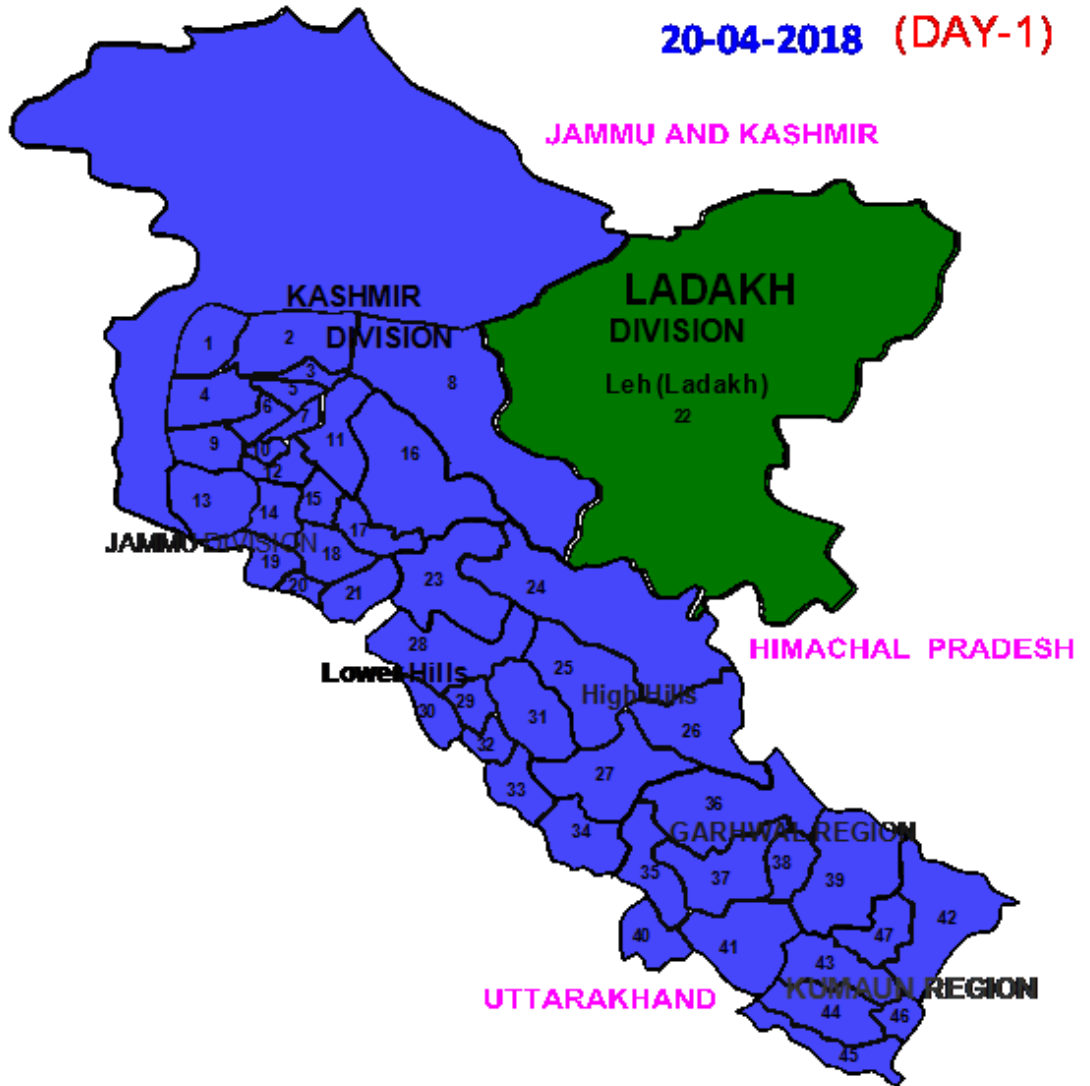

Precipitation Forecast

20-04-2018 (DAY-1)

KASHMIR DIVISION

1. KUPWARA
2. BANDIPORE
3. GANDERBAL
4. BARAMULA
5. SRINAGAR
6. BADGAM
7. PULWAMA
8. KARGIL
9. PUNCHH
10. SHUPIYAN
11. ANANTNAG
12. KULGAM

JAMMU DIVISION

13. RAJOURI
14. REASI
15. RAMBAN
16. KISHTWAR
17. DODA
18. UDHAMPUR
19. JAMMU
20. SAMBA
21. KATHUA

LADAKH DIVISION

22. LEH (LADAKH)
- H.P. (HIGH HILLS REGION)

H.P. (LOWER HILLS REGION)

23. CHAMBA
24. LAHUL & SPITI
25. KULLU
26. KINNAUR
27. SHIMLA
28. KANGRA
29. HAMIRPUR
30. UNA
31. MANDI
32. BILASPUR
33. SOLAN
34. SIRMAUR

GARHWAL REGION

35. DEHRADUN
36. UTTARKASHI
37. TEHRI
38. RUDRAPRAYAG
39. CHAMOLI
40. HARIDWAR
41. GARHWAL
- **KUMAUN REGION**
42. PITHORAGARH
43. ALMORA
44. NANITAL
45. UDHAM SINGH NAGAR
46. CHAMPAWAT
47. BAGESHWAR

Legends:

- Most Places
- Many Places
- Few Places
- Isolated Places
- Dry