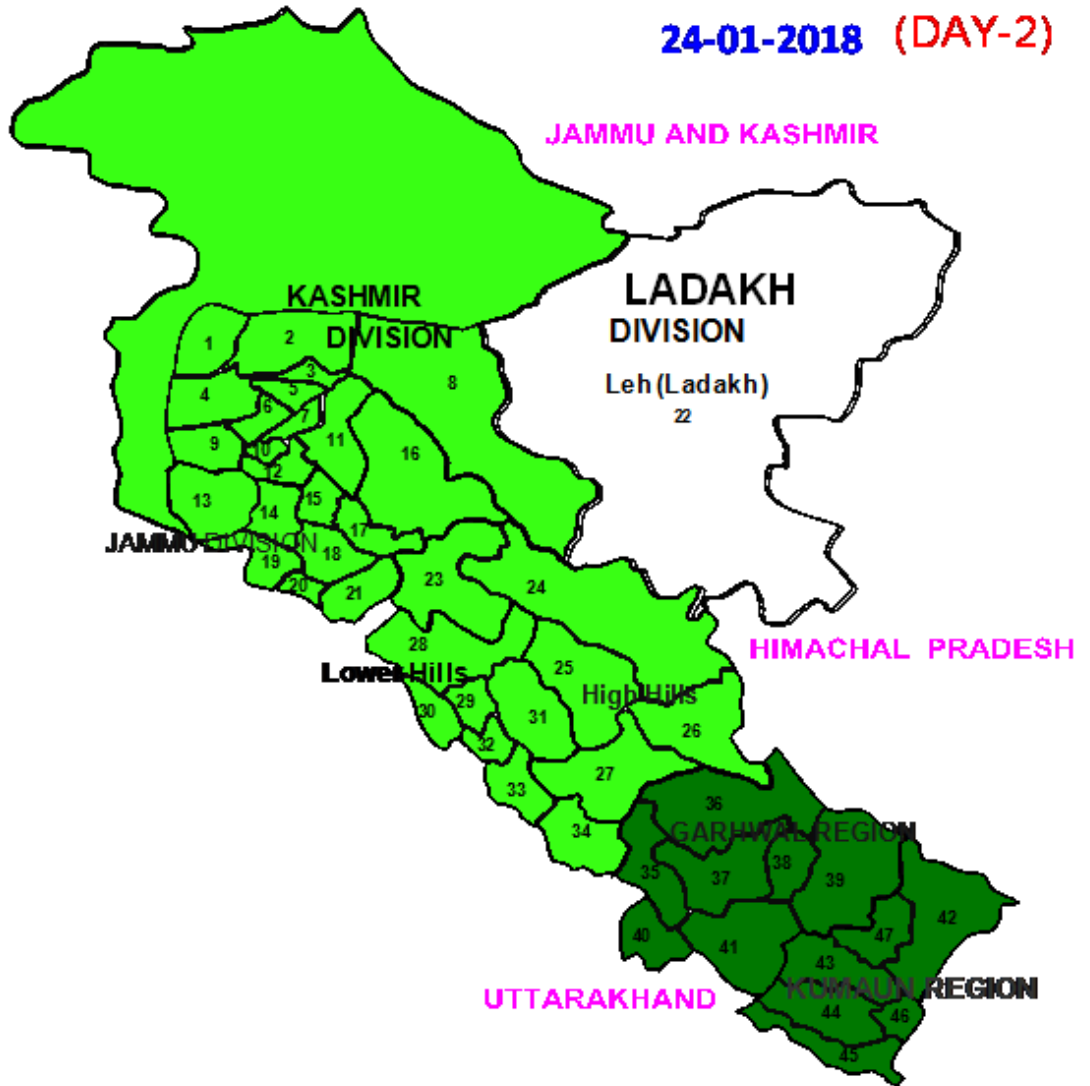

Precipitation Forecast

24-01-2018 (DAY-2)

KASHMIR DIVISION

1. KUPWARA
2. BANDIPORE
3. GANDERBAL
4. BARAMULA
5. SRINAGAR
6. BADGAM
7. PULWAMA
8. KARGIL
9. PUNCHH
10. SHUPIYAN
11. ANANTNAG
12. KULGAM

JAMMU DIVISION

13. RAJOURI
14. REASI
15. RAMBAN
16. KISHTWAR
17. DODA
18. UDHAMPUR
19. JAMMU
20. SAMBA
21. KATHUA

LADAKH DIVISION

22. LEH (LADAKH)
- H.P. (HIGH HILLS REGION)

23. CHAMBA
24. LAHUL & SPITI
25. KULLU
26. KINNAUR
27. SHIMLA

H.P. (LOWER HILLS REGION)

28. KANGRA
29. HAMIRPUR
30. UNA
31. MANDI
32. BILASPUR
33. SOLAN
34. SIRMAUR

GARHWAL REGION

35. DEHRADUN
36. UTTARKASHI
37. TEHRI
38. RUDRAPRAYAG
39. CHAMOLI
40. HARIDWAR
41. GARHWAL
- **KUMAUN REGION**
42. PITHORAGARH
43. ALMORA
44. NANITAL
45. UDHAM SINGH NAGAR
46. CHAMPAWAT
47. BAGESHWAR

Legends:

- Most Places
- Many Places
- Few Places
- Isolated Places
- Dry