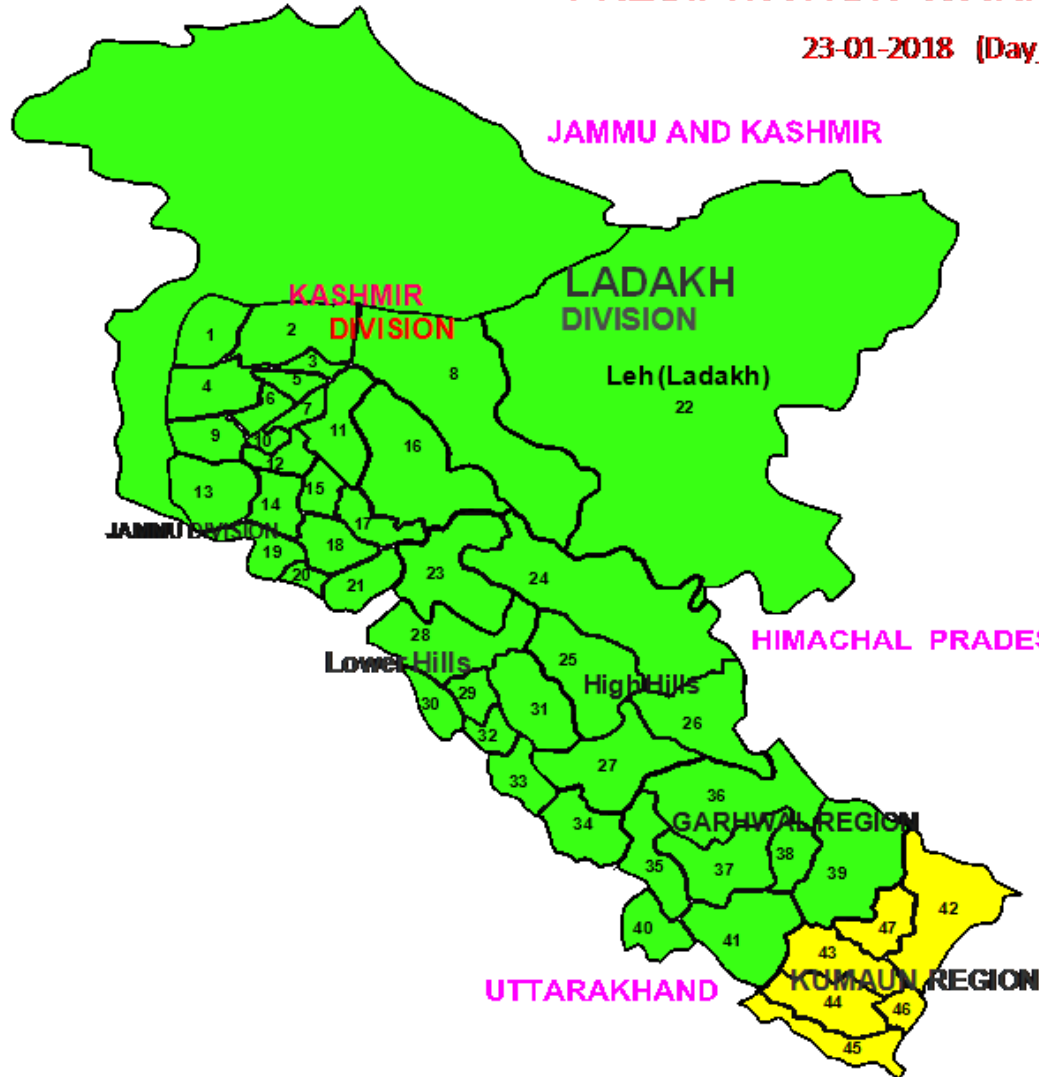

पर्वत मौसम बुलेटिन

0830 hours IST OBSERVATION Tuesday, 23 January 2018

MID DAY WEATHER BULLETIN

Synoptic features (Based on 0830 hours IST Observation)

- ◆ The Western disturbance as an upper air cyclonic circulation over Pakistan and adjoining east Afghanistan now lies as a Low pressure area over West Rajasthan adjoining Pakistan with associated cyclonic circulation extending upto 5.8 km above mean sea level. The trough aloft with its axis at 7.6 km above mean sea level now runs roughly along Long.70°E to the north of Lat. 18°N.
- ◆ The induced cyclonic circulation over central Pakistan and adjoining Punjab & northwest Rajasthan now lies over north Haryana & neighbourhood at 1.5 km above mean sea level.
- ◆ Fall in Minimum temperatures by 2-3°C is likely over West Himalayan region during next 48 hours.

- 23. CHAMBA
- 24. LAHUL & SPITI
- 25. KULLU
- 26. KINNAUR
- 27. SHIMLA
- 28. KANGRA
- 29. HAMIRPUR
- 30. UNA
- 31. MANDI
- 32. BILASPUR
- 33. SOLAN
- 34. SIRMAUR

GARHWAL REGION

- 35. DEHRADUN
- 36. UTTARKASHI
- 37. TEHRI
- 38. RUDRAPRAYAG
- 39. CHAMOLI
- 40. HARIDWAR
- 41. GARHWAL
- KUMAUN REGION**
- 42. PITHORAGARH
- 43. ALMORA
- 44. NANITAL
- 45. UDHAM SINGH NAGAR
- 46. CHAMPAWAT
- 47. BAGESHWAR

Legends:

- Most Places
- Many Places
- Few Places
- Isolated Places
- Dry

PRECIPITATION WARNING

23-01-2018 (Day_1)

KASHMIR DIVISION

- 1. KUPWARA
- 2. BANDIPORE
- 3. GANDEBAL
- 4. BARAMULA
- 5. SRINAGAR
- 6. BADGAM
- 7. PULWAMA
- 8. KARGIL
- 9. PUNCH
- 10. SHUPIYAN
- 11. ANANTNAG
- 12. KULGAM