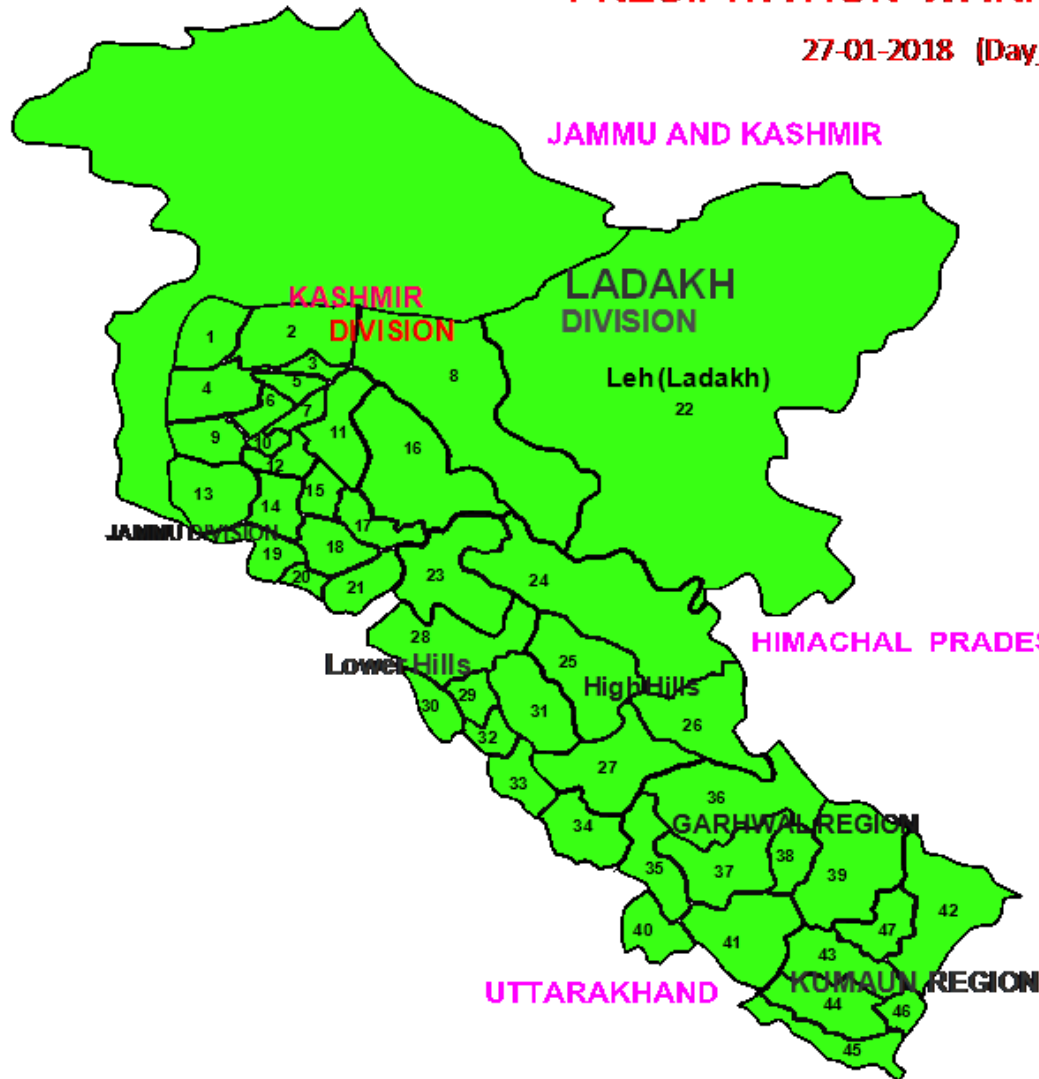

KUMAUN REGION

42. PITHORAGARH
43. ALMORA
44. NANITAL
45. UDHAM SINGH NAGAR
46. CHAMPAWAT
47. BAGESHWAR

Legends:

- Most Places
- Many Places
- Few Places
- Isolated Places
- Dry

PRECIPITATION WARNING

27-01-2018 (Day_5)