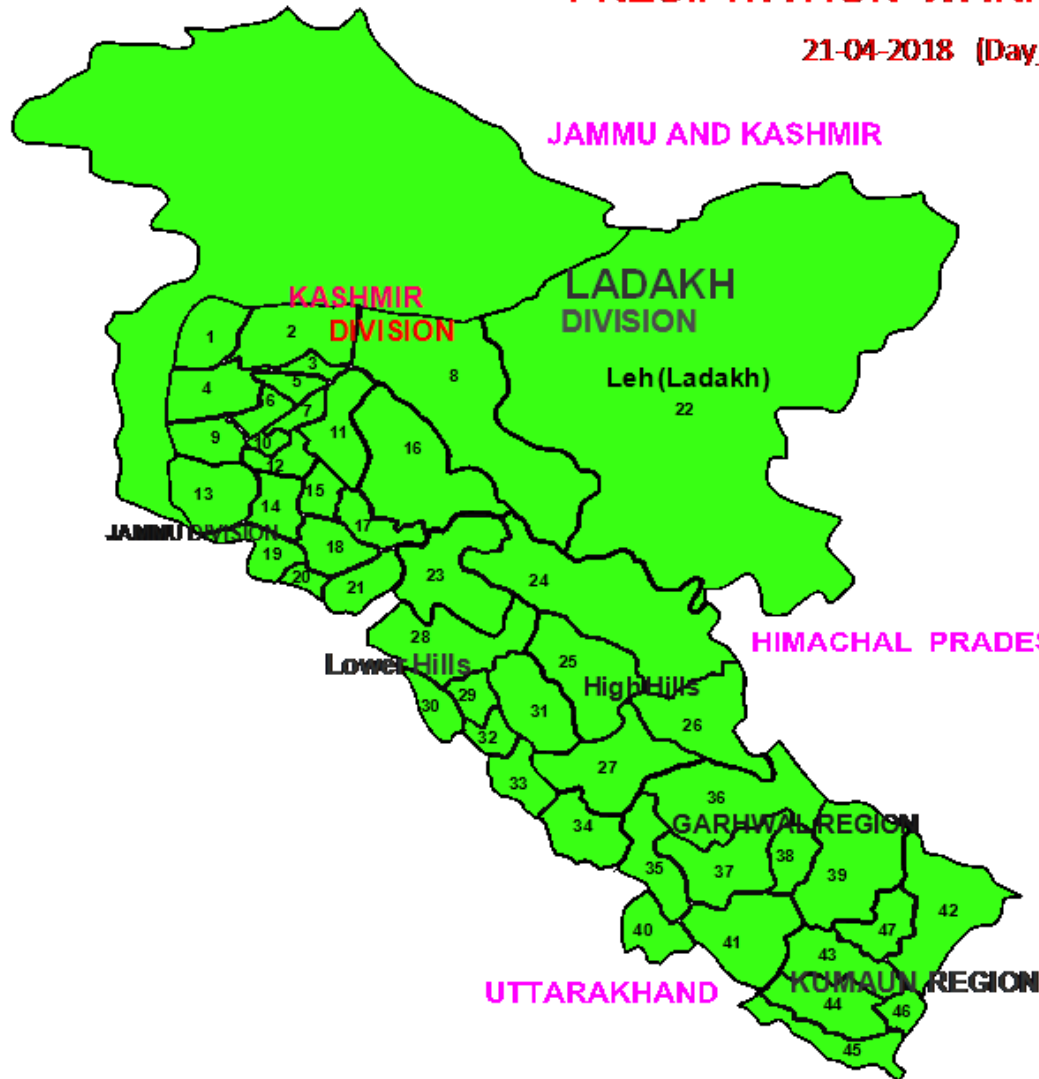

**KUMAUN REGION**

- 42. PITHORAGARH
- 43. ALMORA
- 44. NANITAL
- 45. UDHAM SINGH NAGAR
- 46. CHAMPAWAT
- 47. BAGESHWAR

**Legends:**

- Most Places
- Many Places
- Few Places
- Isolated Places
- Dry

**PRECIPITATION WARNING**

21-04-2018 (Day\_2)

**KASHMIR DIVISION**

- 1. KUPWARA
- 2. BANDIPORE
- 3. GANDEBAL
- 4. BARAMULA
- 5. SRINAGAR
- 6. BADGAM
- 7. PULWAMA
- 8. KARGIL
- 9. PUNCH
- 10. SHUPIYAN
- 11. ANANTNAG
- 12. KULGAM

**JAMMU DIVISION**