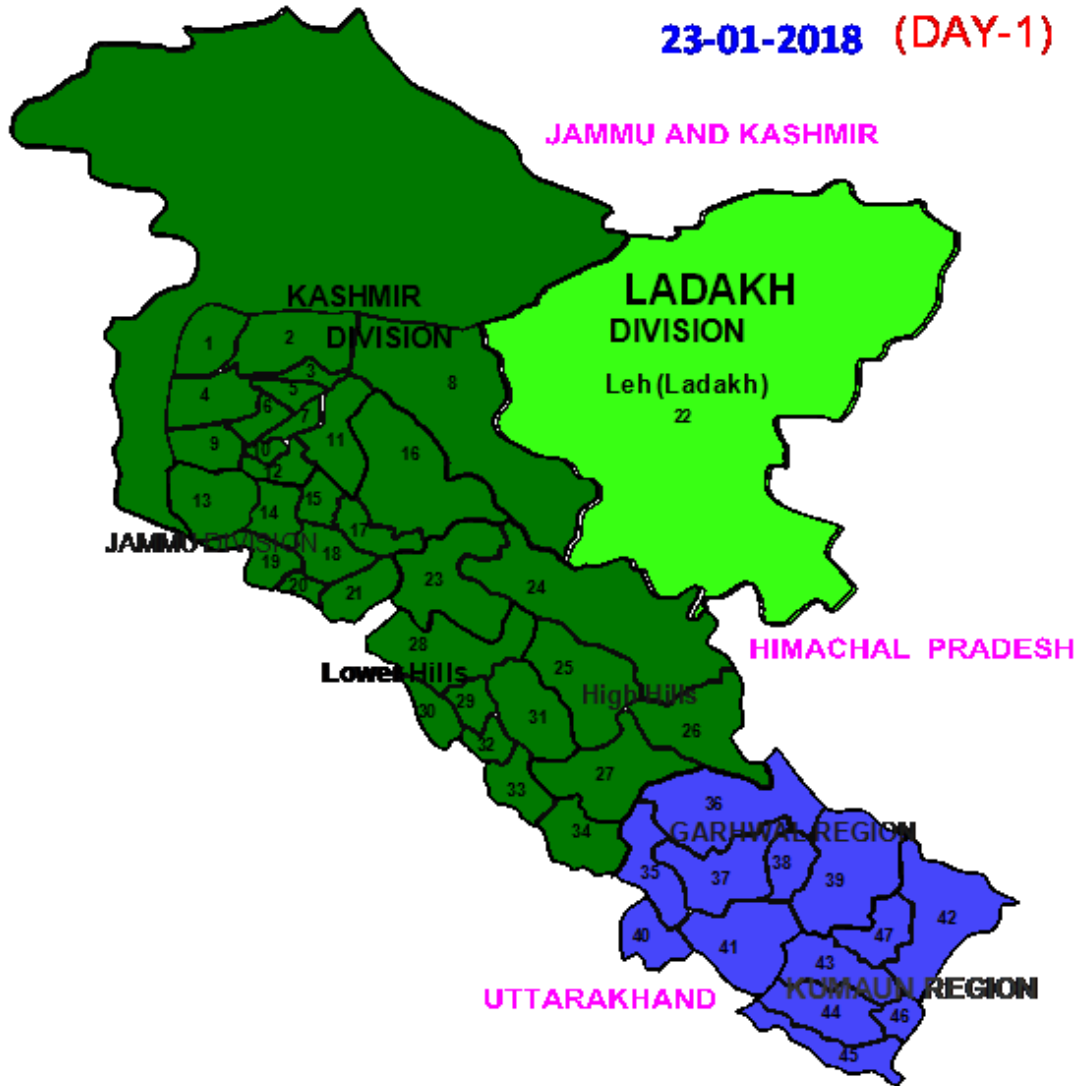

Precipitation Forecast

23-01-2018 (DAY-1)

KASHMIR DIVISION

1. KUPWARA
2. BANDIPORE
3. GANDERBAL
4. BARAMULA
5. SRINAGAR
6. BADGAM
7. PULWAMA
8. KARGIL
9. PUNCHH
10. SHUPIYAN
11. ANANTNAG
12. KULGAM

JAMMU DIVISION

13. RAJOURI
14. REASI
15. RAMBAN
16. KISHTWAR
17. DODA
18. UDHAMPUR
19. JAMMU
20. SAMBA
21. KATHUA

LADAKH DIVISION

22. LEH (LADAKH)
- H.P. (HIGH HILLS REGION)

H.P. (LOWER HILLS REGION)

23. CHAMBA
24. LAHUL & SPITI
25. KULLU
26. KINNAUR
27. SHIMLA
28. KANGRA
29. HAMIRPUR
30. UNA
31. MANDI
32. BILASPUR
33. SOLAN
34. SIRMAUR

GARHWAL REGION

35. DEHRADUN
36. UTTARKASHI
37. TEHRI
38. RUDRAPRAYAG
39. CHAMOLI
40. HARIDWAR
41. GARHWAL
- **KUMAUN REGION**
42. PITHORAGARH
43. ALMORA
44. NANITAL
45. UDHAM SINGH NAGAR
46. CHAMPAWAT
47. BAGESHWAR

Legends:

- Most Places
- Many Places
- Few Places
- Isolated Places
- Dry