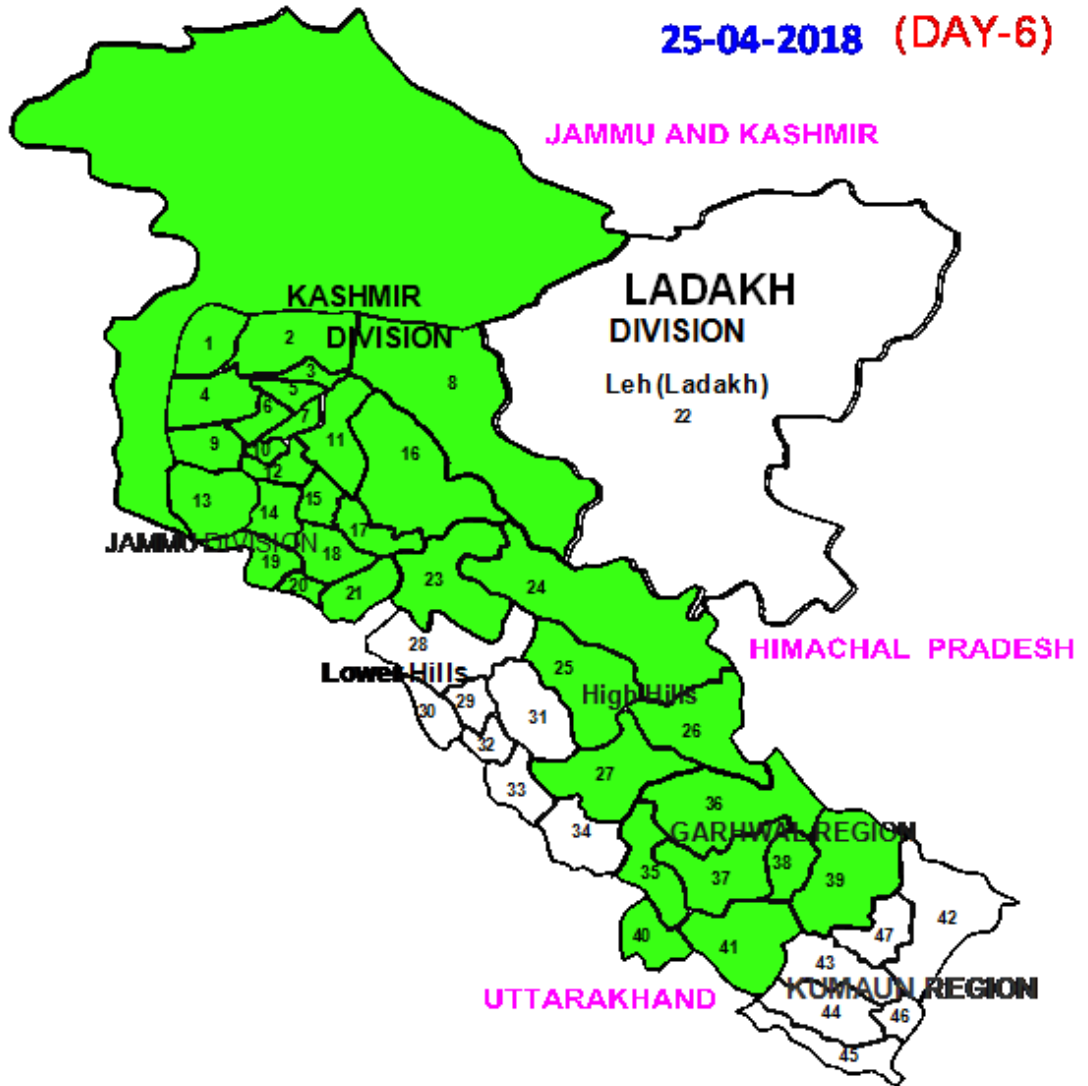

Precipitation Forecast

25-04-2018 (DAY-6)

KASHMIR DIVISION

1. KUPWARA
2. BANDIPORE
3. GANDERBAL
4. BARAMULA
5. SRINAGAR
6. BADGAM
7. PULWAMA
8. KARGIL
9. PUNCHH
10. SHUPIYAN
11. ANANTNAG
12. KULGAM

JAMMU DIVISION

13. RAJOURI
14. REASI
15. RAMBAN
16. KISHTWAR
17. DODA
18. UDHAMPUR
19. JAMMU
20. SAMBA
21. KATHUA

LADAKH DIVISION

22. LEH (LADAKH)
- H.P. (HIGH HILLS REGION)

23. CHAMBA
24. LAHUL & SPITI
25. KULLU
26. KINNAUR
27. SHIMLA

H.P. (LOWER HILLS REGION)

28. KANGRA
29. HAMIRPUR
30. UNA
31. MANDI
32. BILASPUR
33. SOLAN
34. SIRMAUR

GARHWAL REGION

35. DEHRADUN
36. UTTARKASHI
37. TEHRI
38. RUDRAPRAYAG
39. CHAMOLI
40. HARIDWAR
41. GARHWAL

KUMAON REGION

42. PITHORAGARH
43. ALMORA
44. NANITAL
45. UDHAM SINGH NAGAR
46. CHAMPAWAT
47. BAGESHWAR

Legends:

- Most Places
- Many Places
- Few Places
- Isolated Places
- Dry