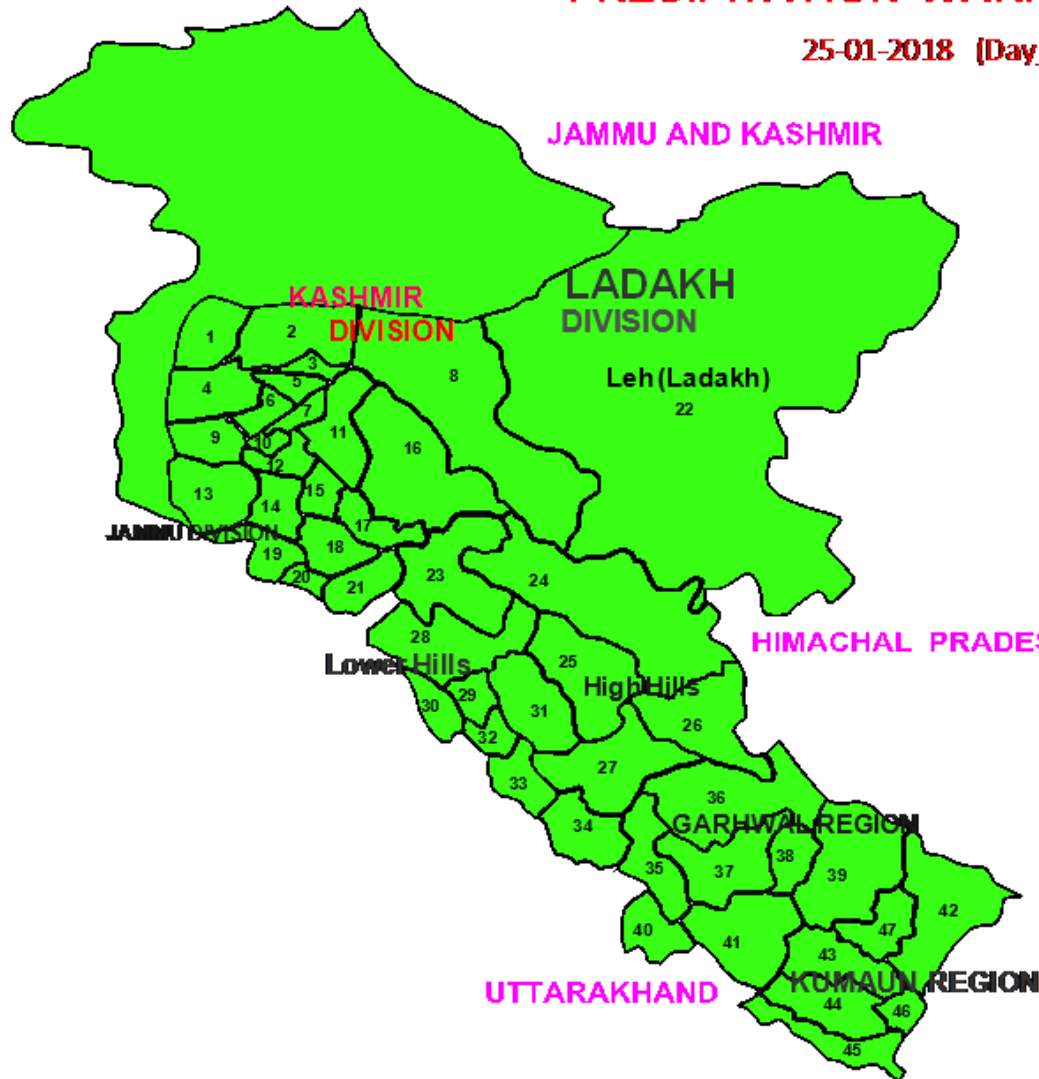

KUMAON REGION

- 42. PITHORAGARH
- 43. ALMORA
- 44. NANITAL
- 45. UDHAM SINGH NAGAR
- 46. CHAMPAWAT
- 47. BAGESHWAR

Legends:

- Most Places
- Many Places
- Few Places
- Isolated Places
- Dry

PRECIPITATION WARNING

25-01-2018 (Day_3)

KASHMIR DIVISION

1. KUPWARA
2. BANDIPORE
3. GANDEBAL
4. BARAMULA
5. SRINAGAR
6. BADGAM
7. PULWAMA
8. KARGIL
9. PUNCH
10. SHUPIYAN
11. ANANTNAG
12. KULGAM

JAMMU DIVISION

13. RAJOURI
14. REASI
15. RAMBAN
16. KISHIWAR
17. DODA
18. UDHAMPUR
19. JAMMU
20. SAMBA
21. KATHUA