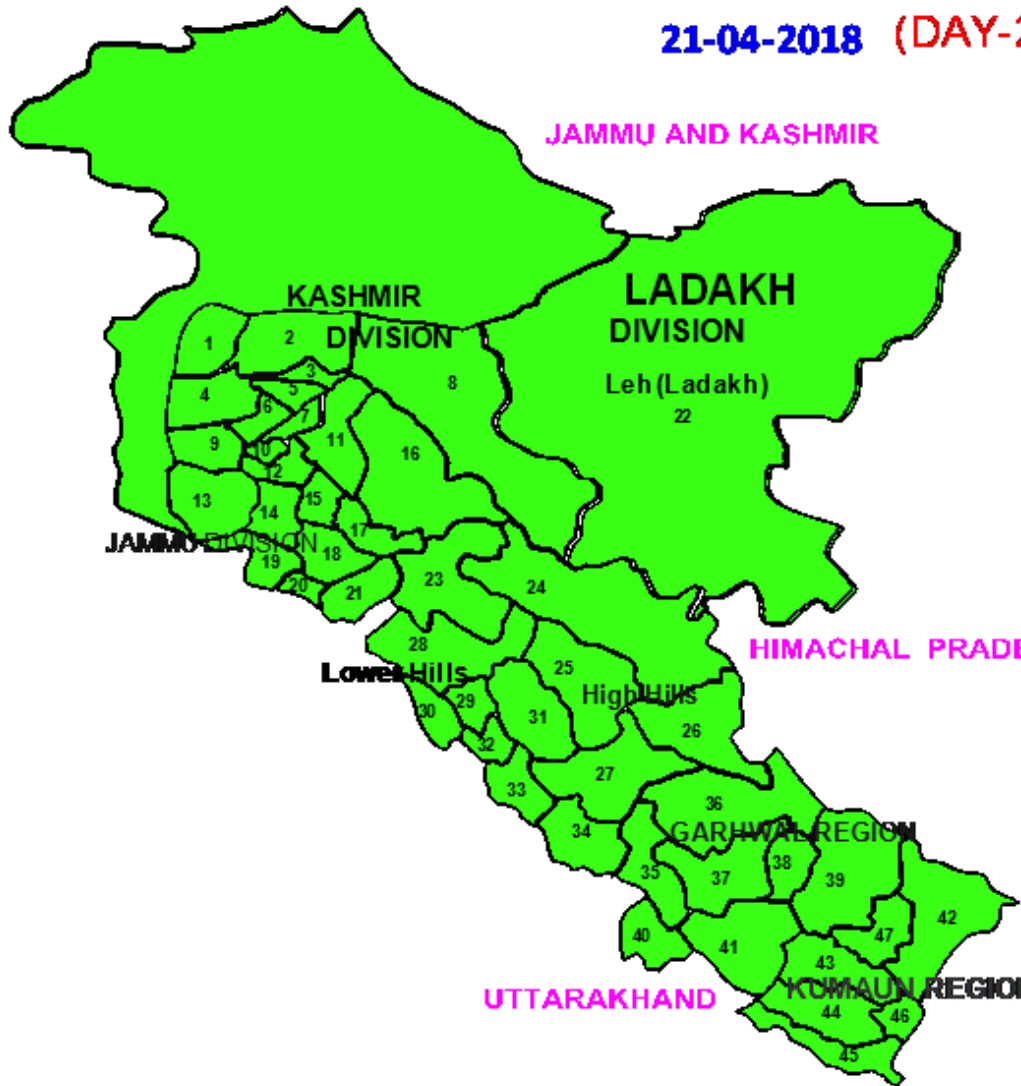

Precipitation Forecast

21-04-2018 (DAY-2)

KASHMIR DIVISION

1. KUPWARA
2. BANDIPORE
3. GANDERBAL
4. BARAMULA
5. SRINAGAR
6. BADGAM
7. PULWAMA
8. KARGIL
9. PUNCHH
10. SHUPIYAN
11. ANANTNAG
12. KULGAM

JAMMU DIVISION

13. RAJOURI
14. REASI
15. RAMBAN
16. KSHITWAR
17. DODA
18. UDHAMPUR
19. JAMMU
20. SAMBA
21. KATHUA

LADAKH DIVISION

22. LEH (LADAKH)
- H.P. (HIGH HILLS REGION)

23. CHAMBA
24. LAHUL & SPITI
25. KULLU
26. KINNAUR
27. SHIMLA

H.P. (LOWER HILLS REGION)

28. KANGRA
29. HAMIRPUR
30. UNA
31. MANDI
32. BILASPUR
33. SOLAN
34. SIRMAUR

GARHWAL REGION

35. DEHRADUN
36. UTTARKASHI
37. TEHRI
38. RUDRAPRAYAG
39. CHAMOLI
40. HARIDWAR
41. GARHWAL

KUMAUN REGION

42. PITHORAGARH
43. ALMORA
44. NANITAL
45. UDHAM SINGH NAGAR
46. CHAMPAWAT
47. BAGESHWAR

Legends:

- Most Places
- Many Places
- Few Places
- Isolated Places
- Dry