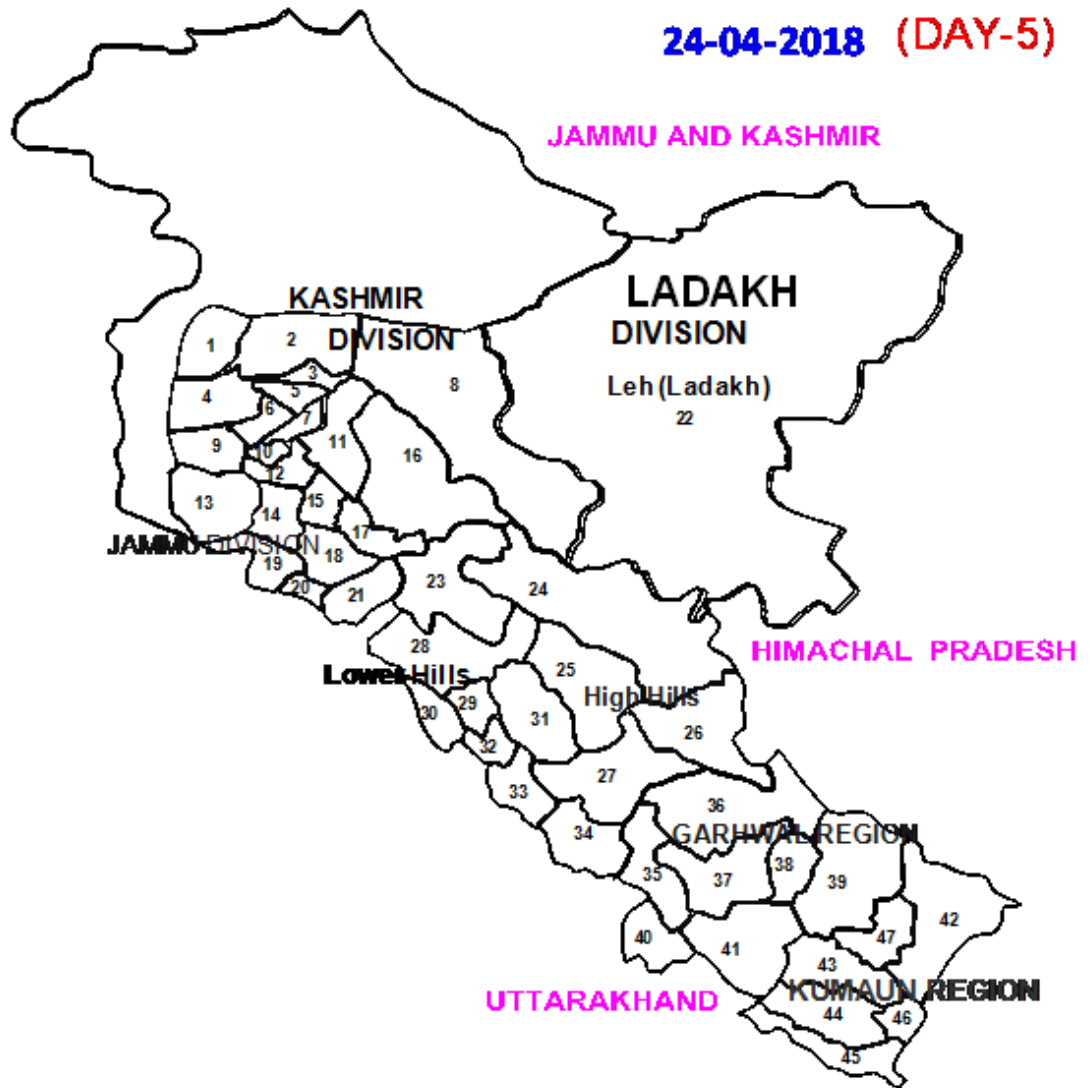

Precipitation Forecast

24-04-2018 (DAY-5)

KASHMIR DIVISION

1. KUPWARA
2. BANDIPORE
3. GANDERBAL
4. BARAMULA
5. SRINAGAR
6. BADGAM
7. PULWAMA
8. KARGIL
9. PUNCHH
10. SHUPIYAN
11. ANANTNAG
12. KULGAM

JAMMU DIVISION

13. RAJOURI
14. REASI
15. RAMBAN
16. KISHTWAR
17. DODA
18. UDHAMPUR
19. JAMMU
20. SAMBA
21. KATHUA

LADAKH DIVISION

22. LEH (LADAKH)
- H.P. (HIGH HILLS REGION)

23. CHAMBA
24. LAHUL & SPITI
25. KULLU
26. KINNAUR
27. SHIMLA

H.P. (LOWER HILLS REGION)

28. KANGRA
29. HAMIRPUR
30. UNA
31. MANDI
32. BILASPUR
33. SOLAN
34. SIRMAUR

GARHWAL REGION

35. DEHRADUN
36. UTTARKASHI
37. TEHRI
38. RUDRAPRAYAG
39. CHAMOLI
40. HARIDWAR
41. GARHWAL
- **KUMAUN REGION**
42. PITHORAGARH
43. ALMORA
44. NANITAL
45. UDHAM SINGH NAGAR
46. CHAMPAWAT
47. BAGESHWAR

Legends:

- Most Places
- Many Places
- Few Places
- Isolated Places
- Dry