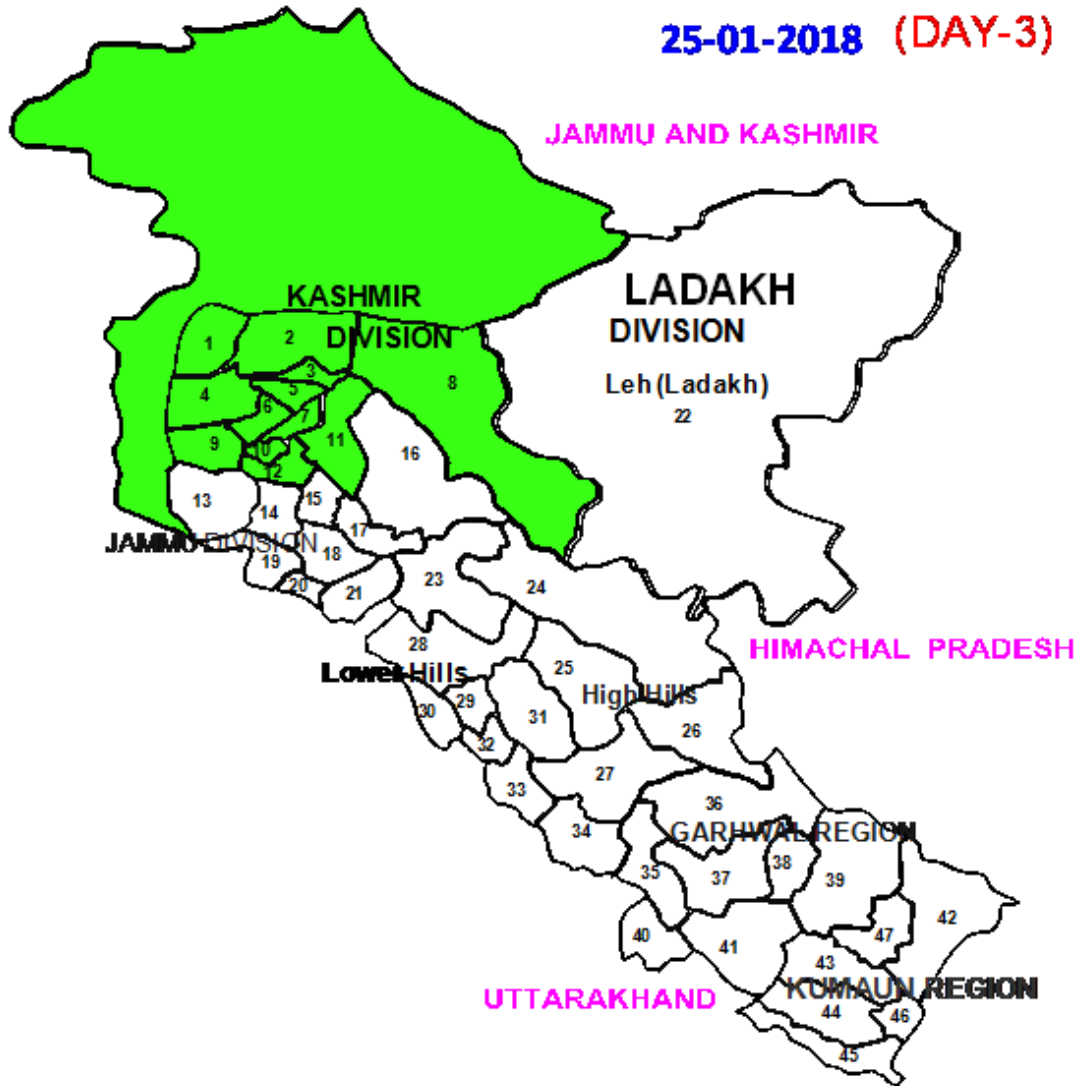

Precipitation Forecast

25-01-2018 (DAY-3)

KASHMIR DIVISION

1. KUPWARA
2. BANDIPORE
3. GANDERBAL
4. BARAMULA
5. SRINAGAR
6. BADGAM
7. PULWAMA
8. KARGIL
9. PUNCHH
10. SHUPIYAN
11. ANANTNAG
12. KULGAM

JAMMU DIVISION

13. RAJOURI
14. REASI
15. RAMBAN
16. KISHTWAR
17. DODA
18. UDHAMPUR
19. JAMMU
20. SAMBA
21. KATHUA

LADAKH DIVISION

22. LEH (LADAKH)
- H.P. (HIGH HILLS REGION)

23. CHAMBA
24. LAHUL & SPITI
25. KULLU
26. KINNAUR
27. SHIMLA

H.P. (LOWER HILLS REGION)

28. KANGRA
29. HAMIRPUR
30. UNA
31. MANDI
32. BILASPUR
33. SOLAN
34. SIRMAUR

GARHWAL REGION

35. DEHRADUN
36. UTTARKASHI
37. TEHRI
38. RUDRAPRAYAG
39. CHAMOLI
40. HARIDWAR
41. GARHWAL

KUMAON REGION

42. PITHORAGARH
43. ALMORA
44. NANITAL
45. UDHAM SINGH NAGAR
46. CHAMPAWAT
47. BAGESHWAR

Legends:

- Most Places
- Many Places
- Few Places
- Isolated Places
- Dry